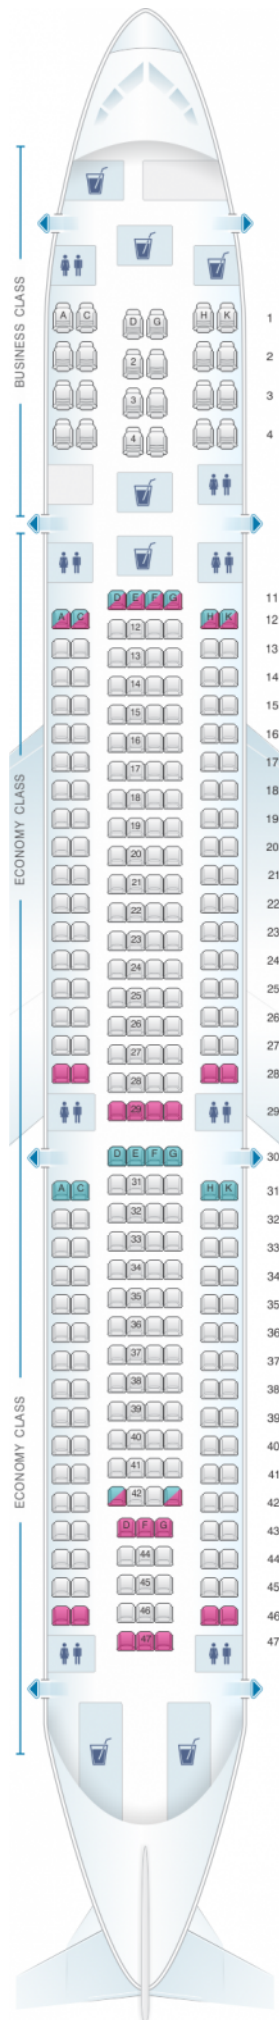

## Hi Fly Airbus A340 300 SUN 295pax

Class	Pitch	Width	Seats
Array	Array	Array	Array

good seat

good but beware

beware

staff seat

exit

wheelchair  
accessibility

toilet

closet

galley

power port