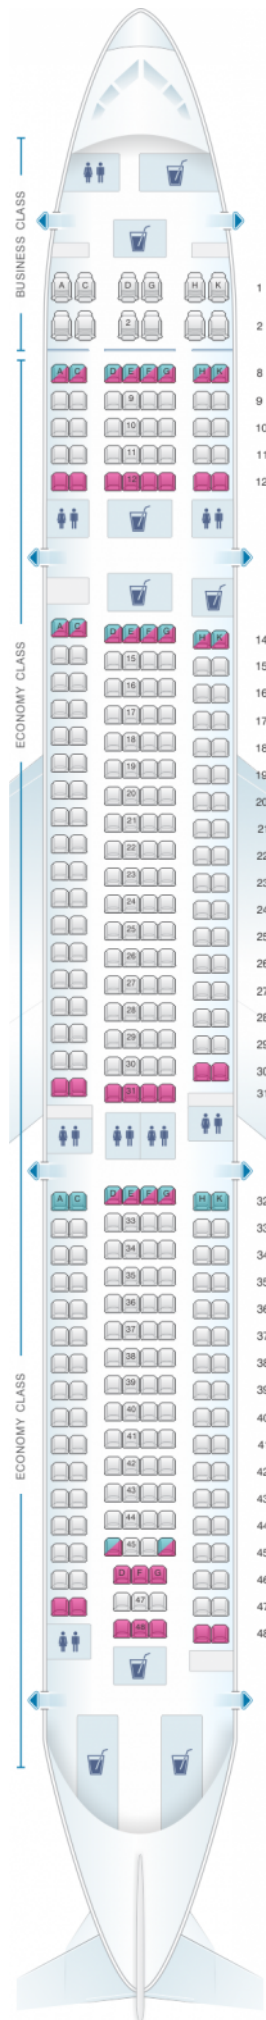

Hi Fly Airbus A330 300 325pax

Class	Tono	Ancho	asientos
Array	Array	Array	Array

good seat

good but beware

beware

staff seat

exit

wheelchair accessibility

toilet

closet

galley

power port