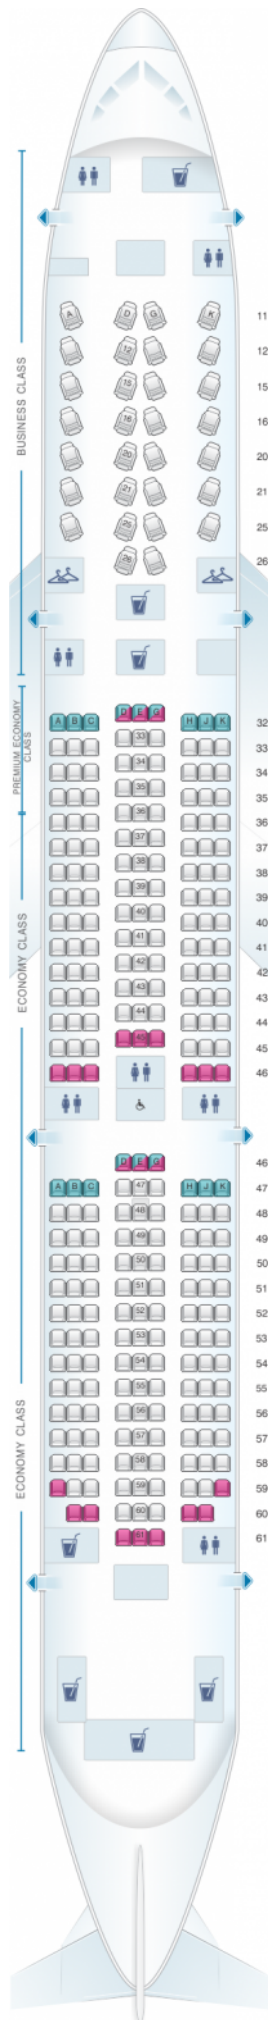

## Hainan Airlines Boeing B787-9 config.2

Class	Tono	Ancho	asientos
Array	Array	Array	Array

good seat

good but beware

beware

staff seat

exit

wheelchair  
accessibility

toilet

closet

galley

power port