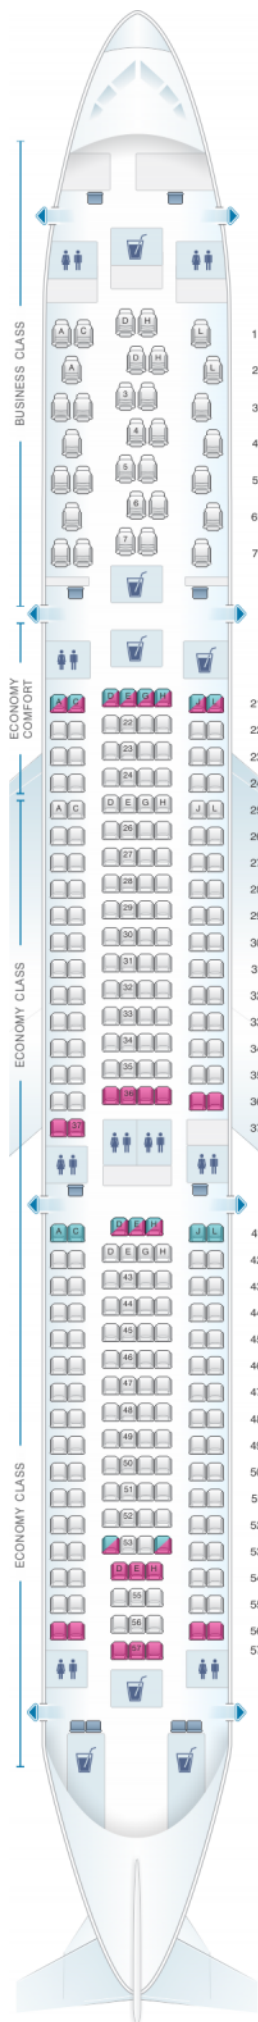

# FINNAIR

## Finnair Airbus A330 300 289PAX

Class	Pitch	Width	Seats
Array	Array	Array	Array

				
good seat	good but beware	beware	staff seat	exit
				
wheelchair accessibility	toilet	closet	galley	power port