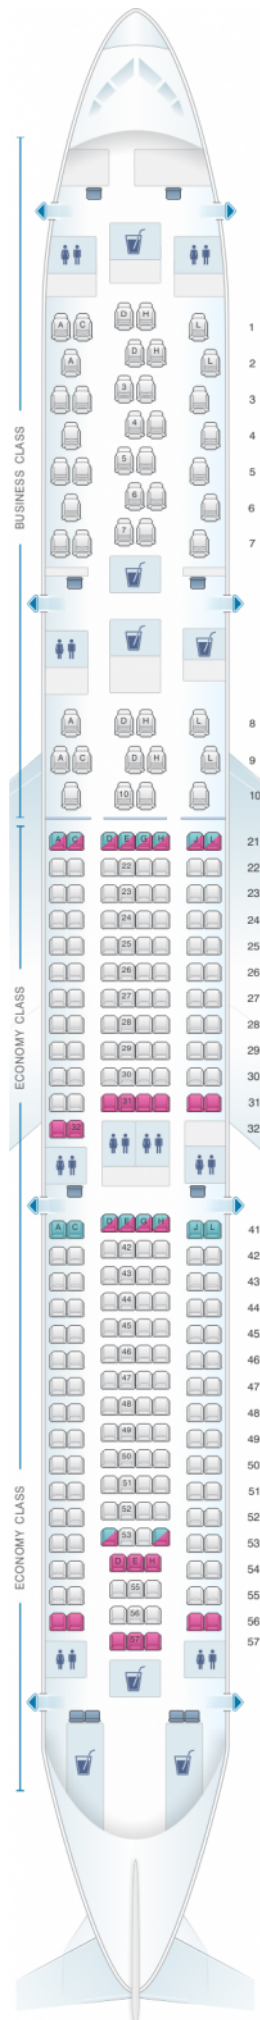

## Finnair Airbus A330 300 263PAX

Class	Sièges
Business Class	45
Business Class	45

good seat

good but beware

beware

staff seat

exit

wheelchair accessibility

toilet

closet

gallery

power port