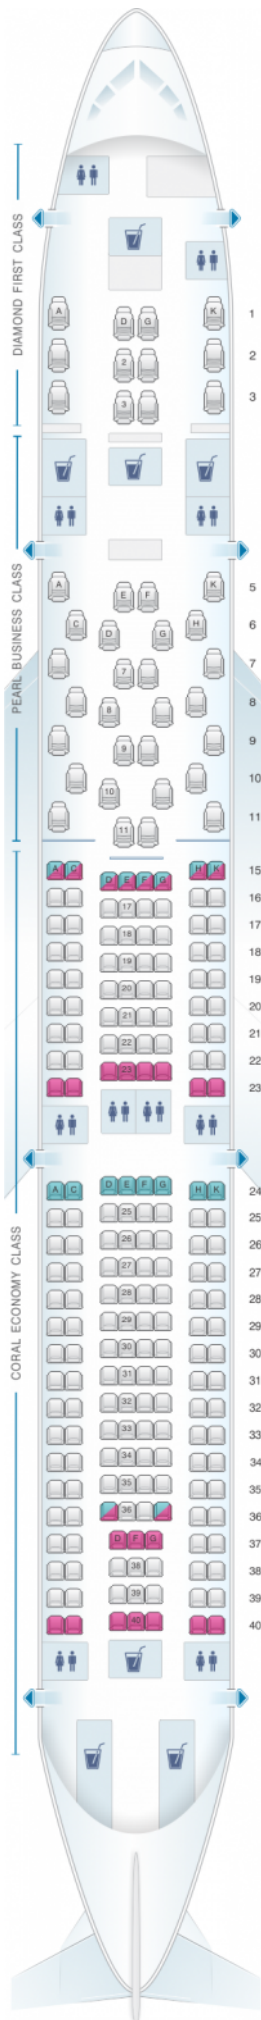

Etihad Airways Airbus A340 500

Class	Pitch	Width	Seats
Diamond First Class	88.0	22.0	12
Pearl Business Class	88.0	20.0	28
Coral Economy Class	33.0-31.5	17	200

good seat

good but beware

beware

staff seat

exit

wheelchair accessibility

toilet

closet

galley

power port