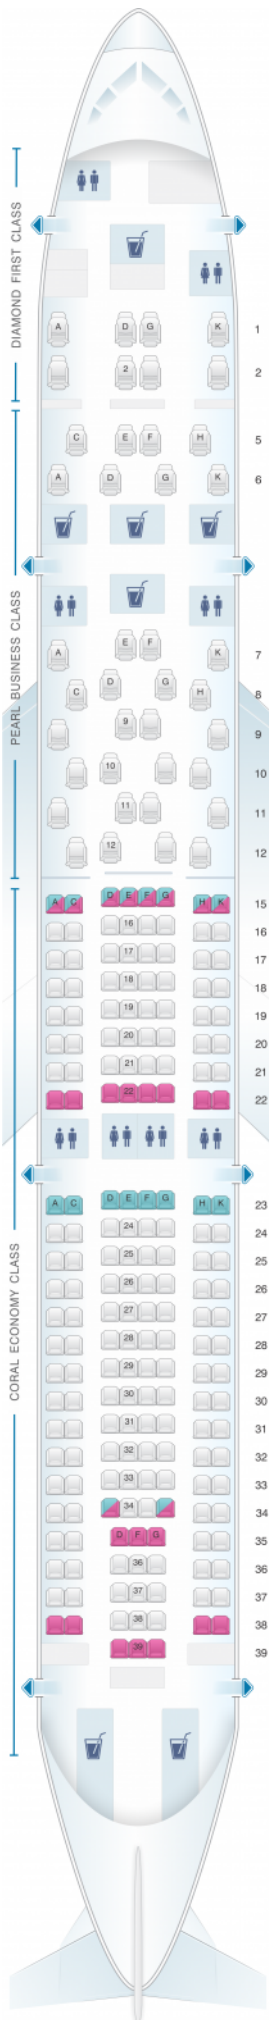

Etihad Airways Airbus A330 300

Class	Sièges
Coral Economy Class	191
Coral Economy Class	191
Coral Economy Class	191

good seat

good but beware

beware

staff seat

exit

wheelchair accessibility

toilet

closet

gallery

power port