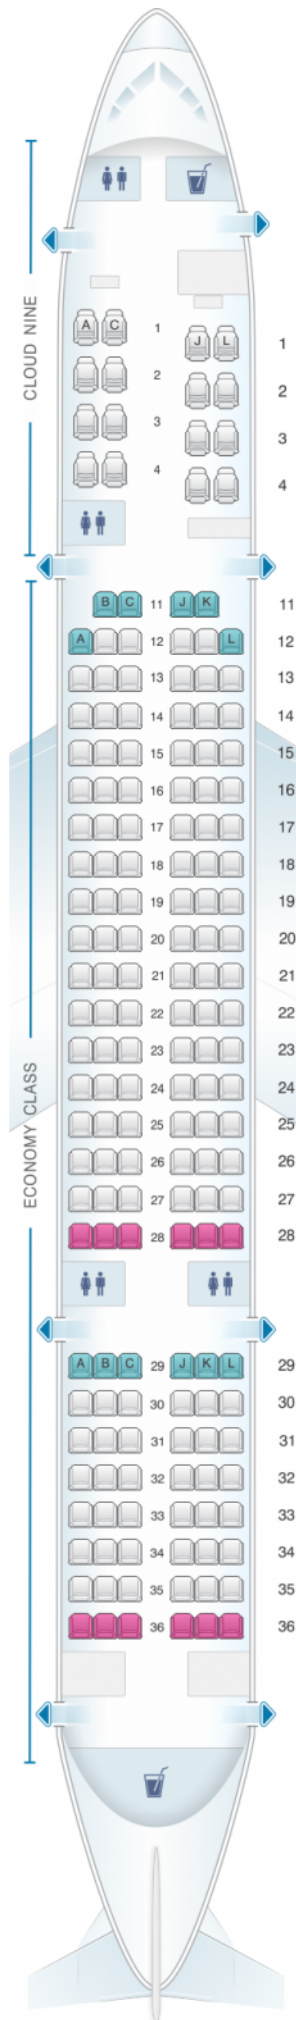

## Ethiopian Boeing B757 200 ER 170pax

Class	Réclinaison	Tanguage	Sièges
Economy	6	60	154
Economy	6	60	154

good seat

good but beware

beware

staff seat

exit

wheelchair  
accessibility

toilet

closet

gallery

power port