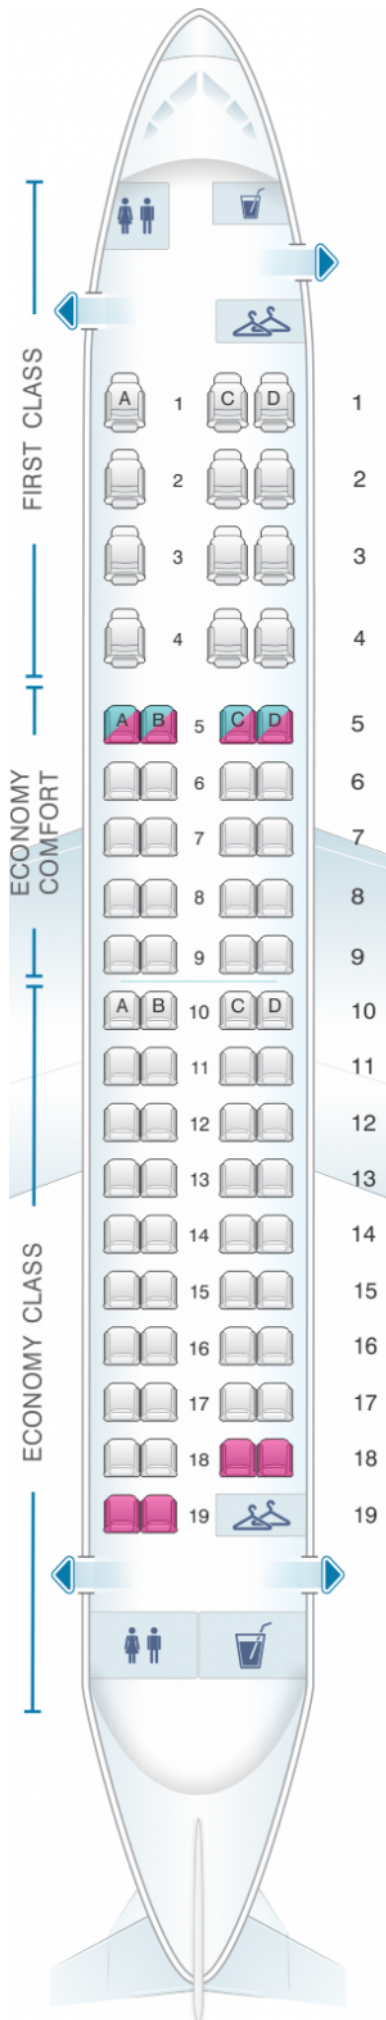

Delta Air Lines Embraer E175 SC SkyWest

Class

good seat	good but beware	beware	staff seat	exit
wheelchair accessibility	toilet	closet	galley	power port