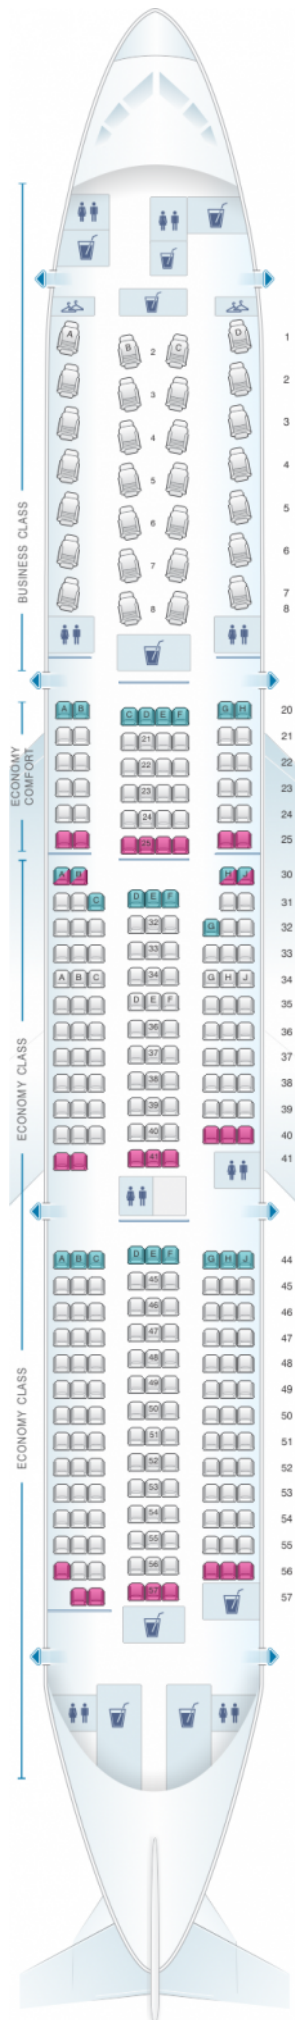

Delta Air Lines Boeing B777 200LR

Class

				
good seat	good but beware	beware	staff seat	exit
				
wheelchair accessibility	toilet	closet	galley	power port