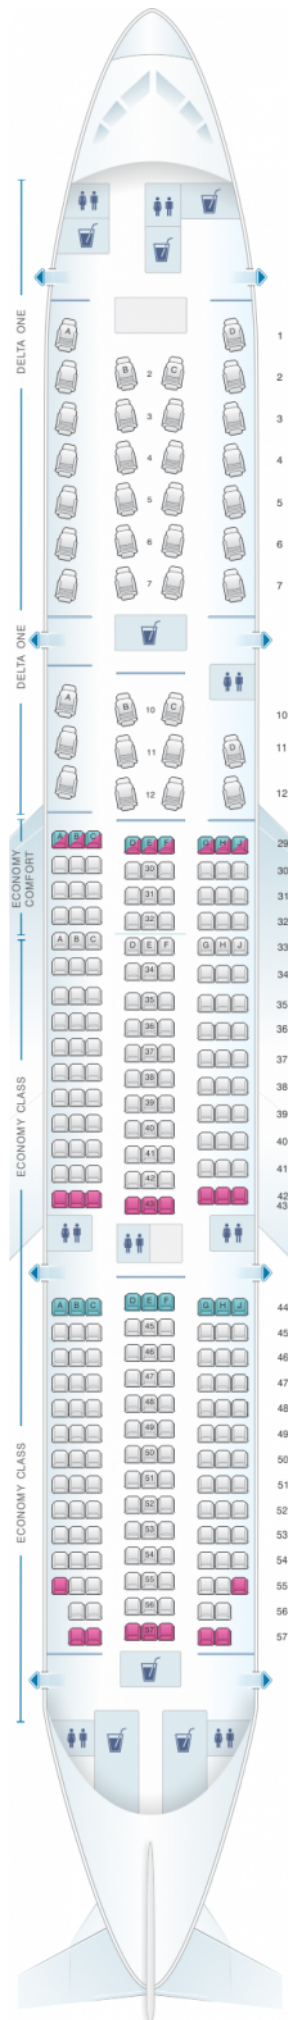

Delta Air Lines Boeing B777 200ER

Class	Pitch	Width	Seats
Array	Array	Array	Array

				
good seat	good but beware	beware	staff seat	exit
				
wheelchair accessibility	toilet	closet	galley	power port