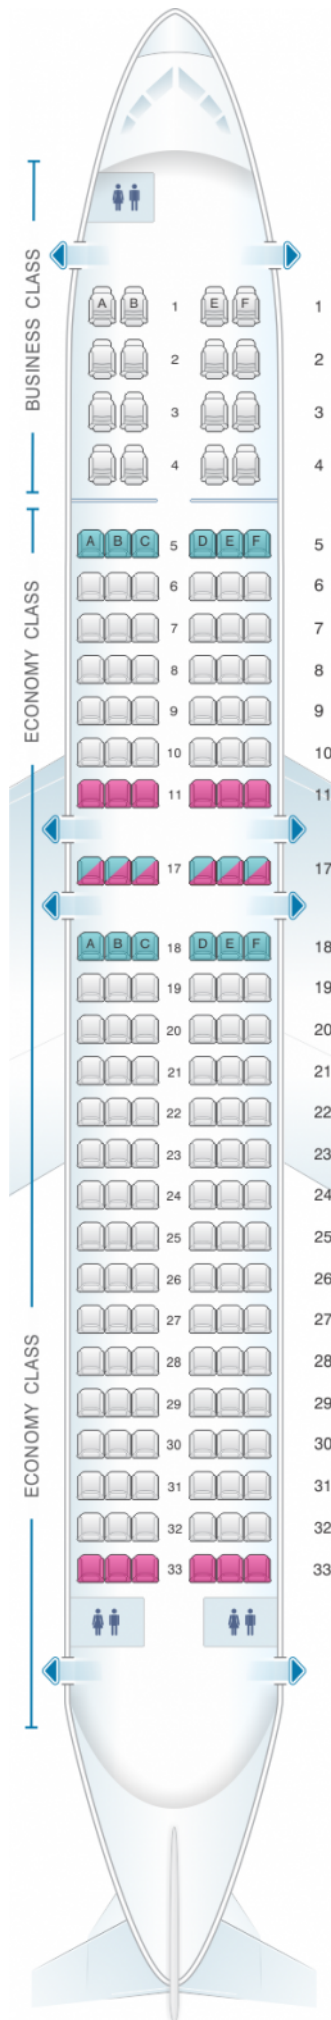

Copa Airlines Boeing B737 800A

Class	Tono	Ancho	asientos
Business Class	38	21	16
Economy Class	31	17	144