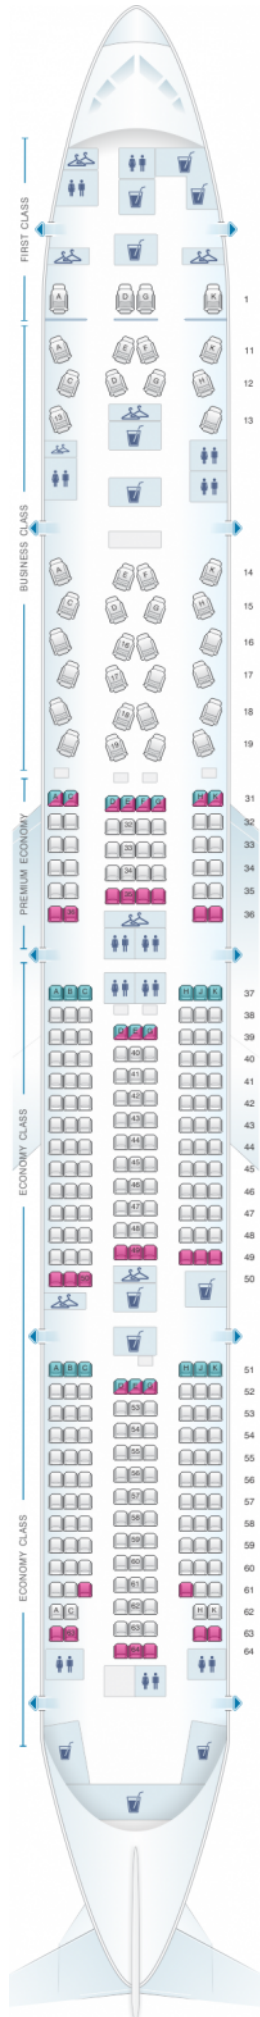

中国南方航空
CHINA SOUTHERN

China Southern Airlines Boeing B77W

Class	Tono	Ancho	asientos
Array	Array	Array	Array

good seat

good but beware

beware

staff seat

exit

wheelchair
accessibility

toilet

closet

galley

power port