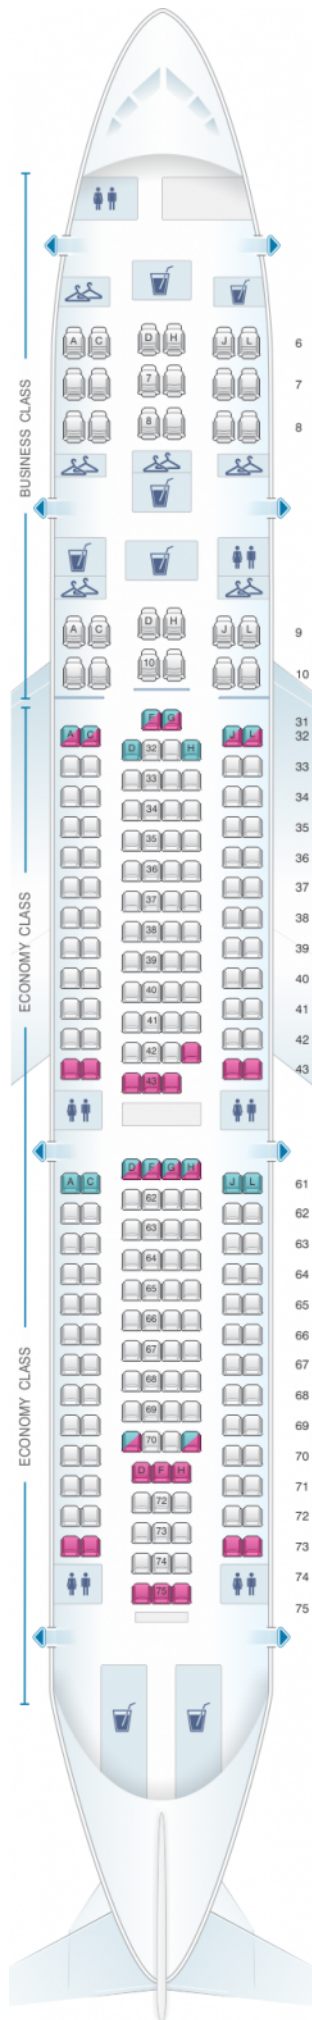

China Eastern Airlines Airbus A330 200 234PAX

Class	Pitch	Width	Seats
Array	Array	Array	Array

The legend defines the symbols used in the cabin layout diagram:

- good seat
- good but beware
- beware
- staff seat
- exit
- wheelchair accessibility
- toilet
- closet
- galley
- power port