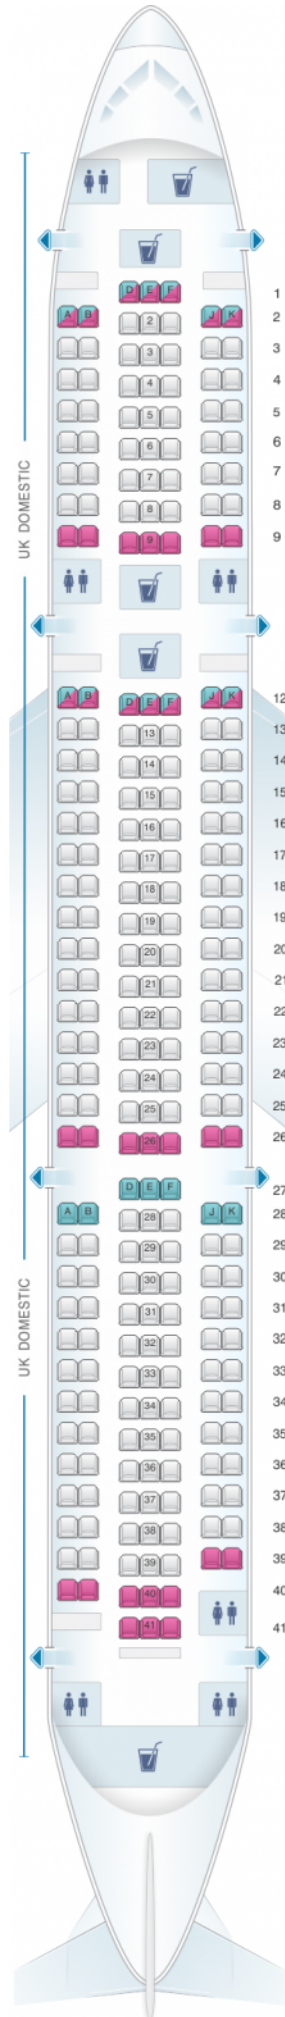

British Airways Boeing B767 Domestic Layout

Class	Sièges
UK Domestic	252

				
good seat	good but beware	beware	staff seat	exit
				
wheelchair accessibility	toilet	closet	gallery	power port