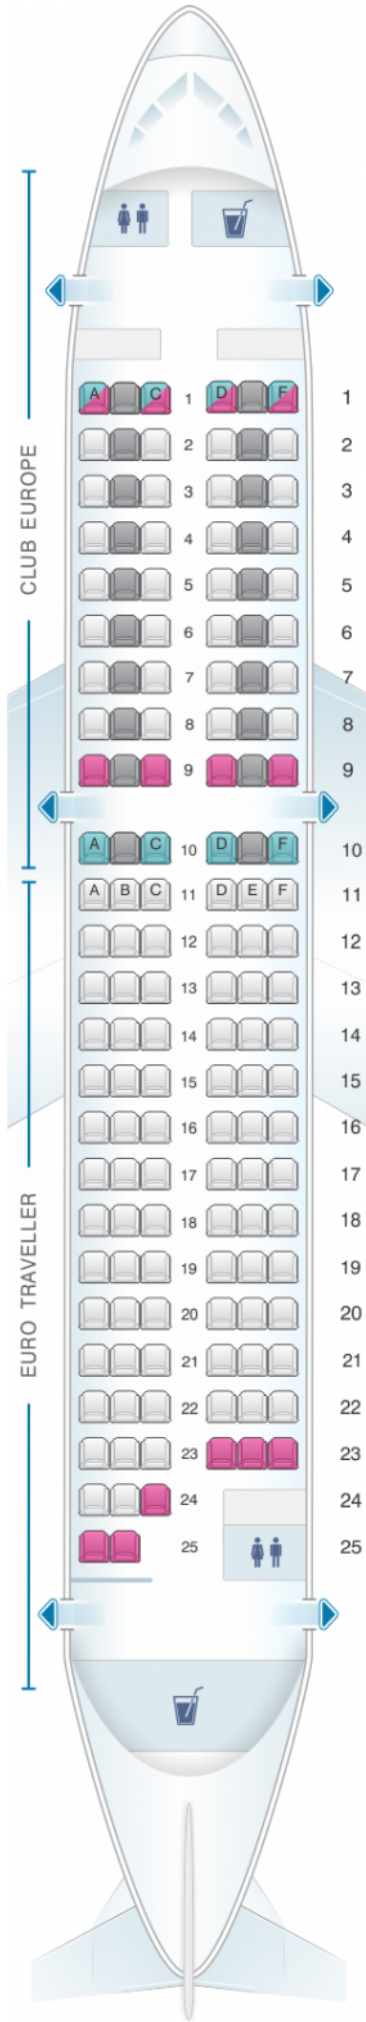

British Airways Airbus A319 European Layout

Class	Sièges
Euro traveller	83-125
Euro traveller	83-125

- good seat
- good but beware
- beware
- staff seat
- exit
- wheelchair accessibility
- toilet
- closet
- galleary
- power port