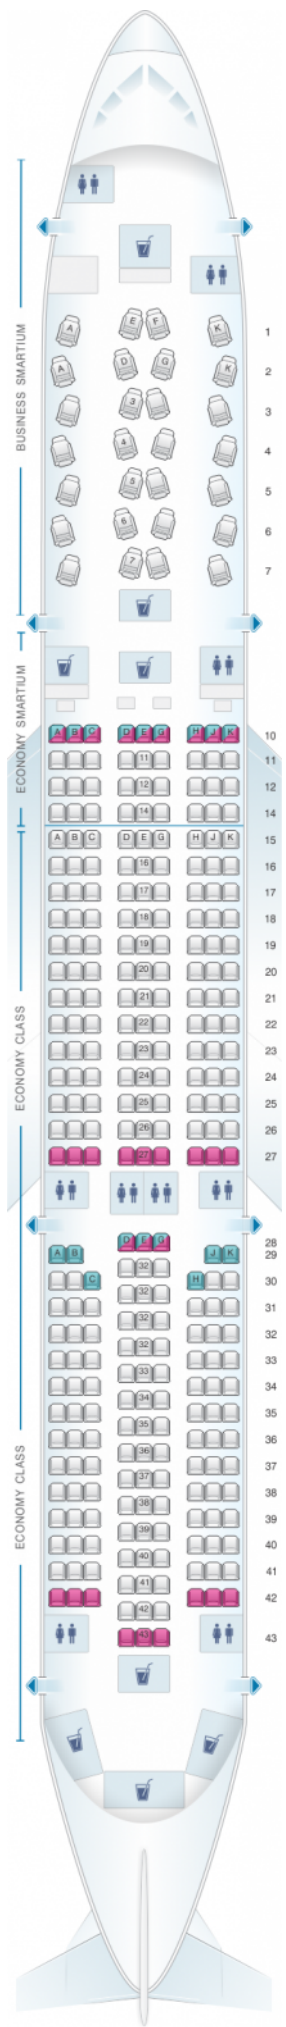

ASIANA AIRLINES

Asiana Airlines Airbus A350 900

Class	Tono	Ancho	asientos
Array	Array	Array	Array

Legend of cabin icons:

- good seat
- good but beware
- beware
- staff seat
- exit
- wheelchair accessibility
- toilet
- closet
- galley
- power port