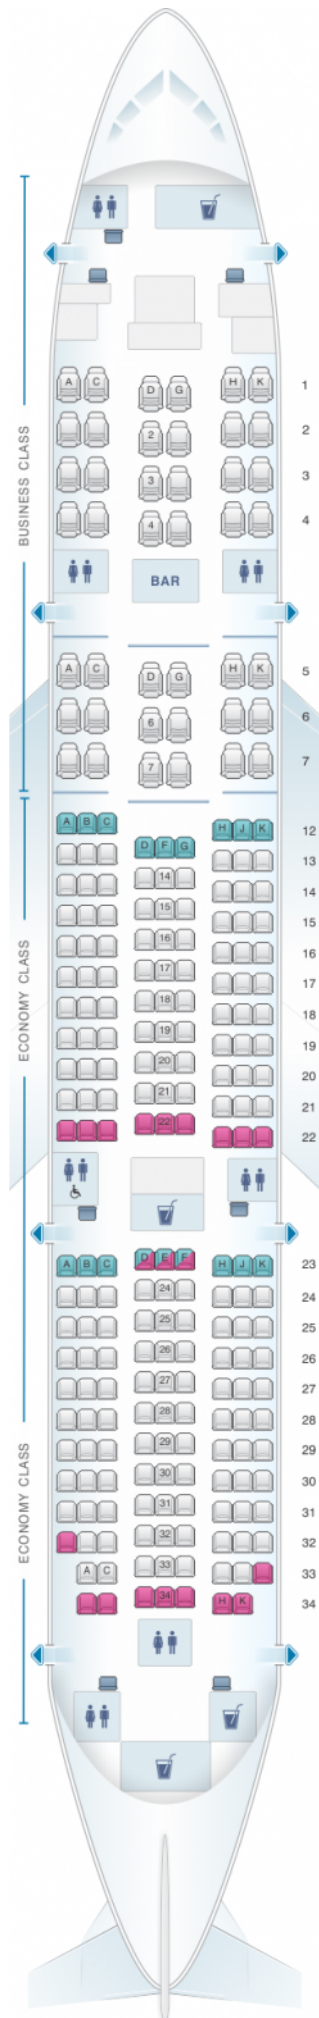

ANA - All Nippon Airways Boeing B787-8 240PAX

Class	Tono	Ancho	asientos
Array	Array	Array	Array

good seat

good but beware

beware

staff seat

exit

wheelchair accessibility

toilet

closet

galley

power port