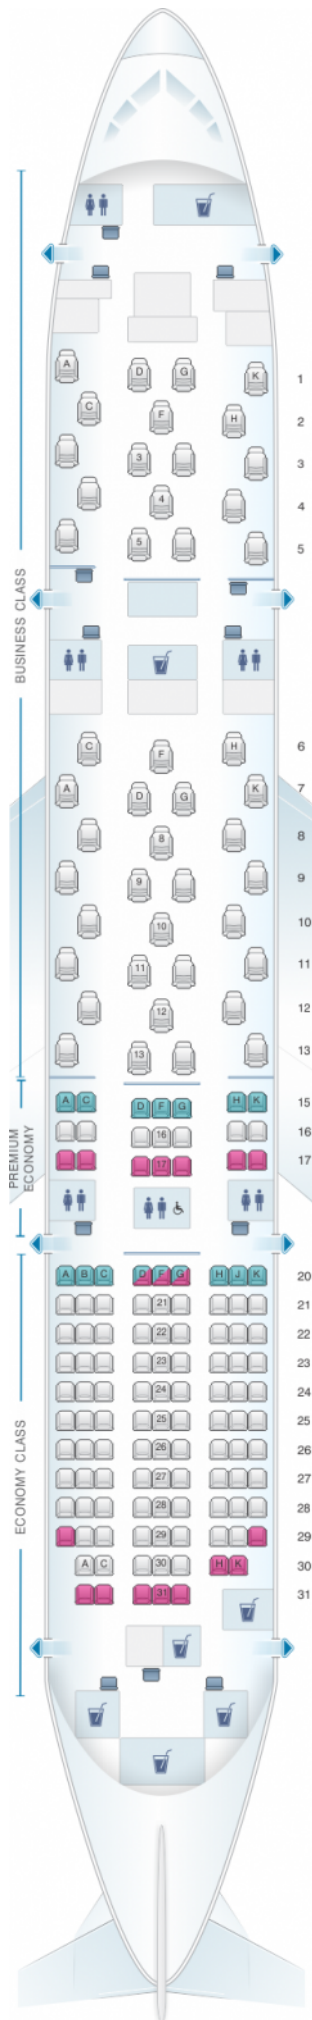

# ANA - All Nippon Airways Boeing B787-8 169PAX

Class	Tono	Ancho	asientos
Array	Array	Array	Array

good seat

good but beware

beware

staff seat

exit

wheelchair accessibility

toilet

closet

galley

power port