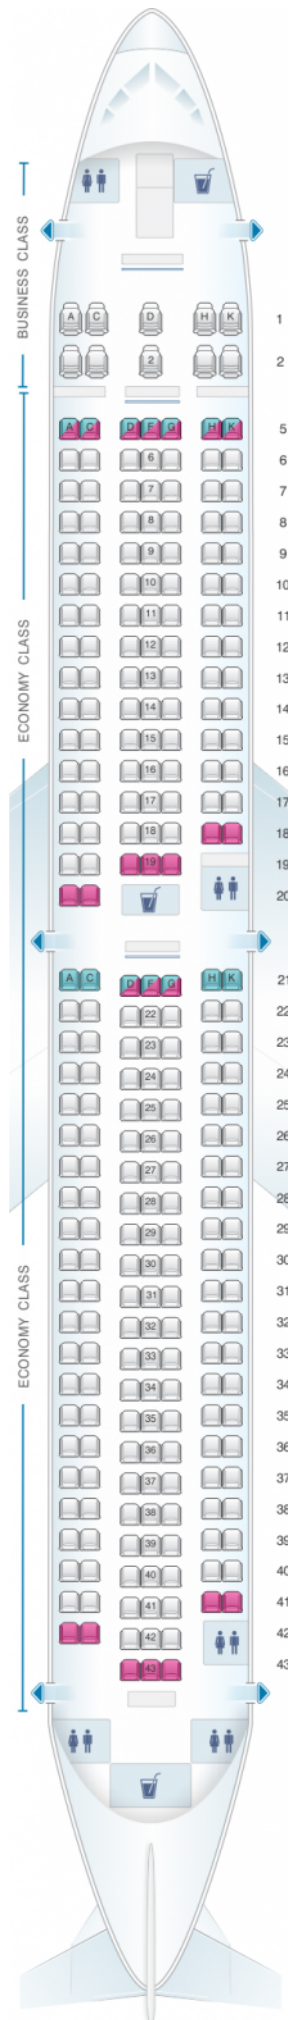

ANA - All Nippon Airways Boeing B767 300 domestic

Class	Tono	Ancho	asientos
Array	Array	Array	Array

good seat

good but beware

beware

staff seat

exit

wheelchair accessibility

toilet

closet

galley

power port