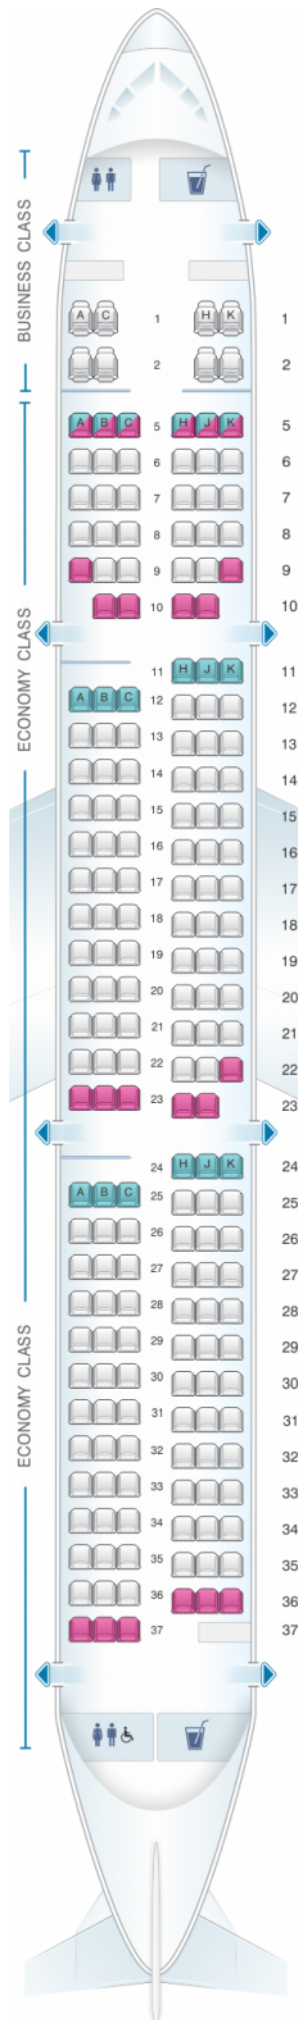

ANA - All Nippon Airways Airbus A321 domestic

Class	Tono	Ancho	asientos
Array	Array	Array	Array

good seat

good but beware

beware

staff seat

exit

wheelchair accessibility

toilet

closet

galley

power port