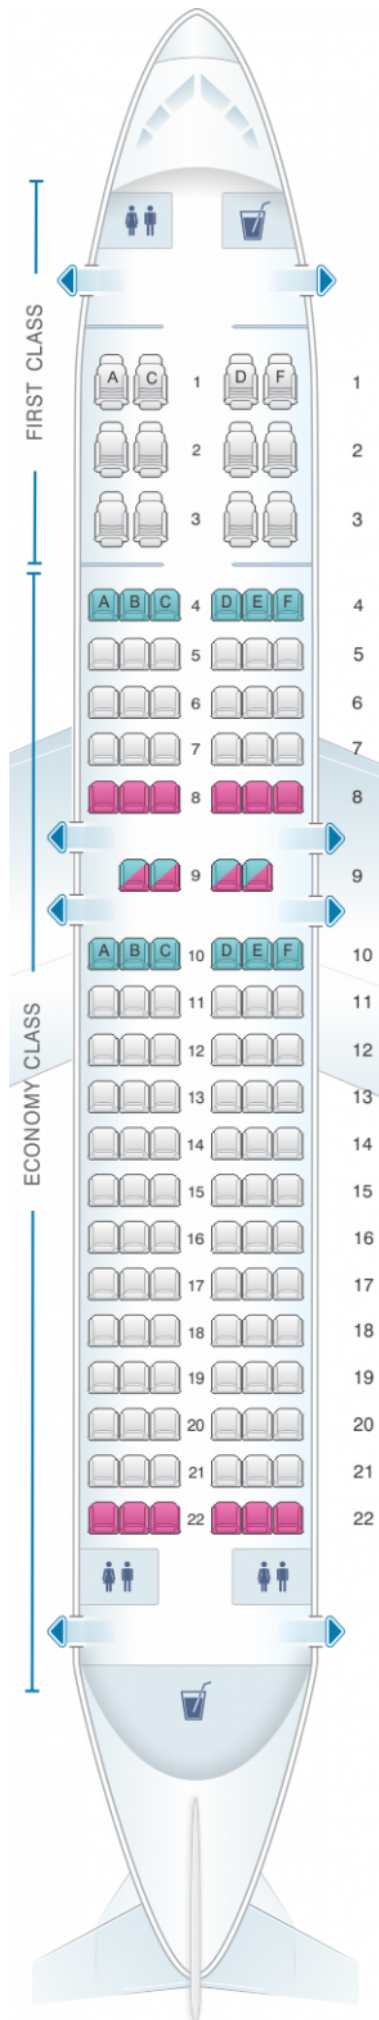

American Airlines Airbus A319 124pax

Class	Pitch	Width	Seats
Array	Array	Array	Array

The legend defines the icons used in the cabin layout diagram:

- good seat
- good but beware
- beware
- staff seat
- exit
- wheelchair accessibility
- toilet
- closet
- galley
- power port