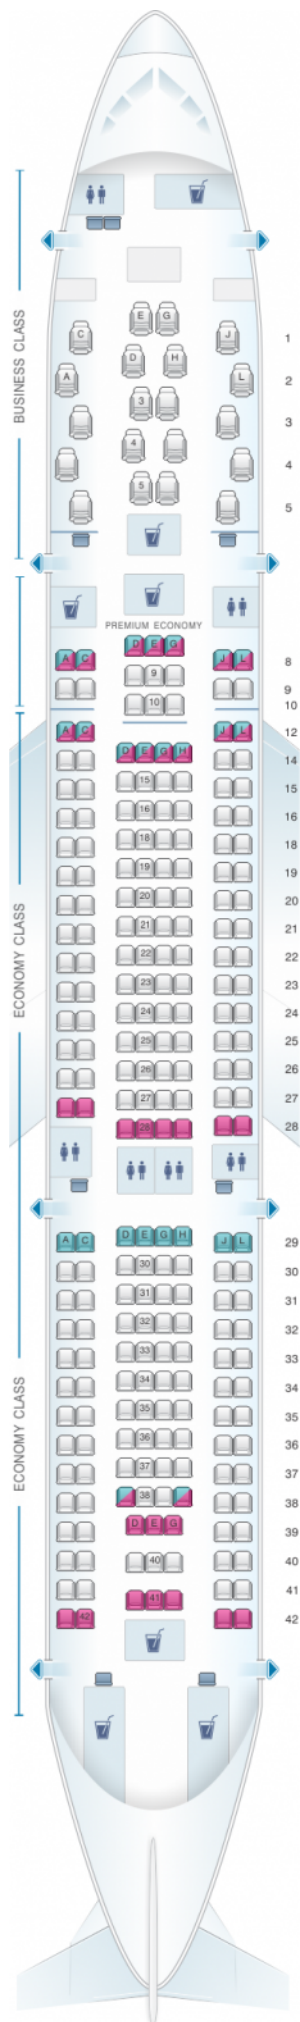

# Alitalia Airlines - Air One Airbus A330 200

Class	Tono	Ancho	asientos
Array	Array	Array	Array

good seat

good but beware

beware

staff seat

exit

wheelchair accessibility

toilet

closet

galley

power port