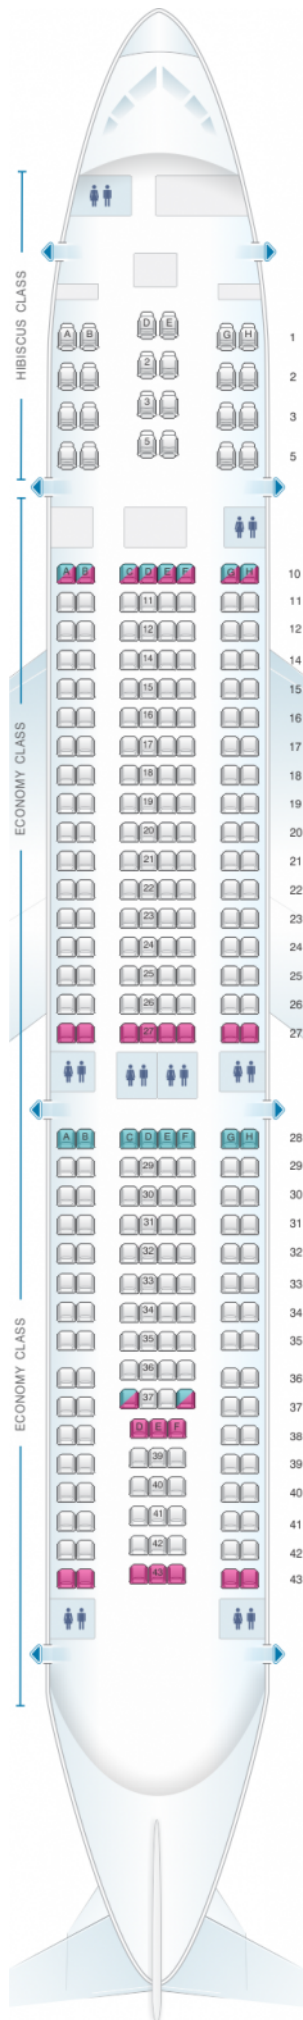

Aircalin Airbus A330 200

Class	Pitch	Width	Seats
Array	Array	Array	Array

				
good seat	good but beware	beware	staff seat	exit
				
wheelchair accessibility	toilet	closet	galley	power port