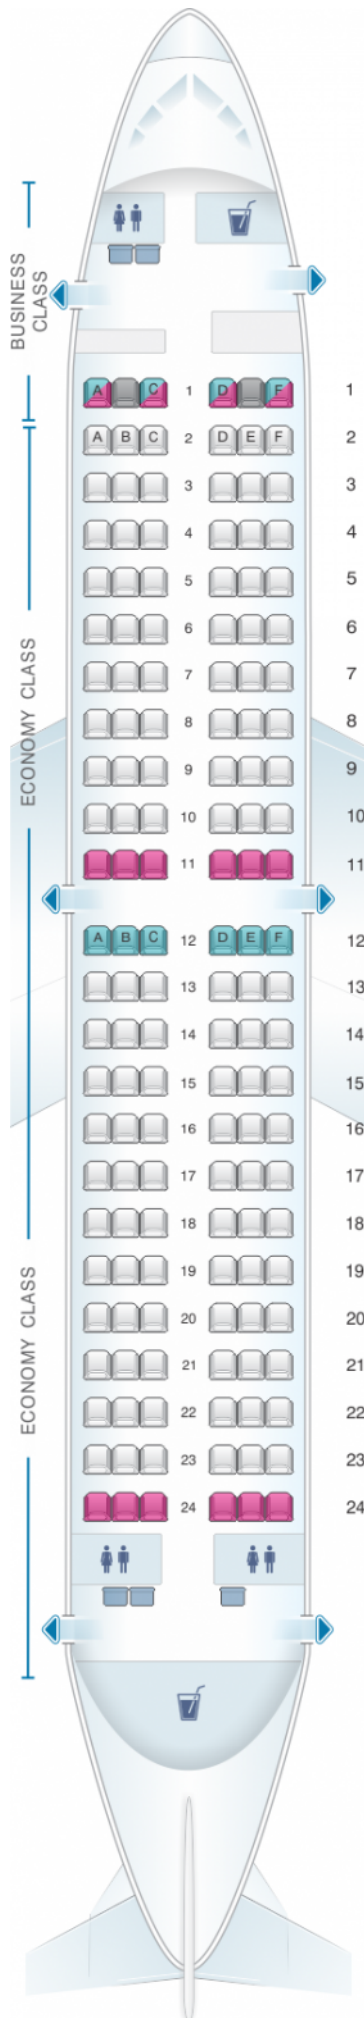

airberlin Boeing B737 700

Class	Tono	Ancho	asientos
Array	Array	Array	Array

good seat

good but beware

beware

staff seat

exit

wheelchair
accessibility

toilet

closet

galley

power port