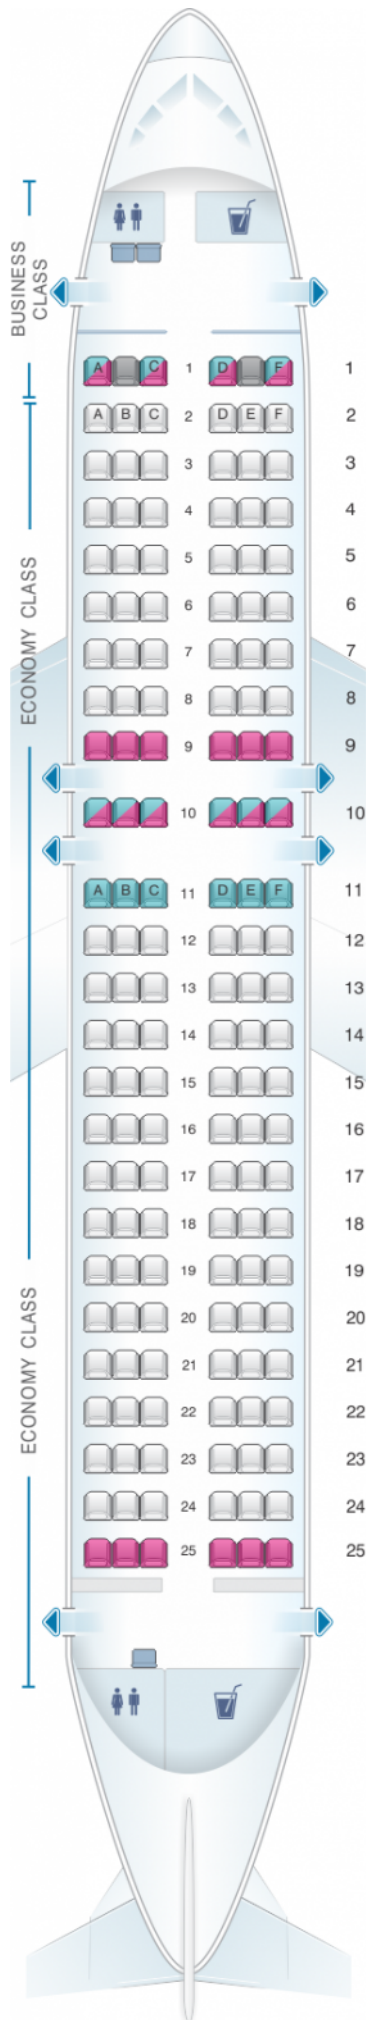

airberlin Airbus A319 100

Class	Tono	Ancho	asientos
Array	Array	Array	Array

good seat

good but beware

beware

staff seat

exit

wheelchair
accessibility

toilet

closet

galley

power port