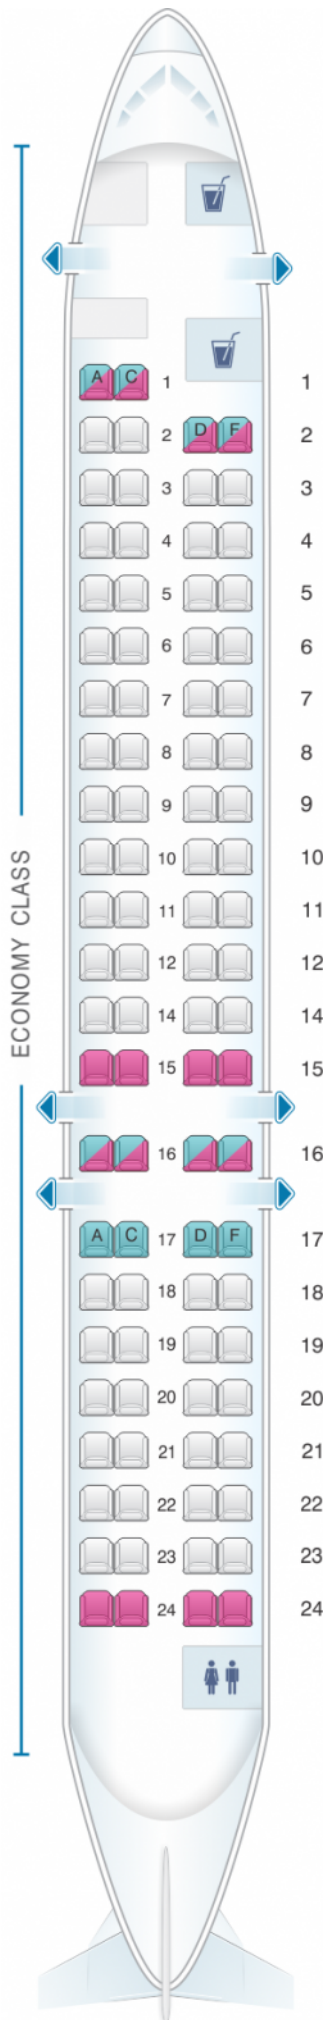

Iberia Regional - Air Nostrum CRJ 900

Class	asientos
Economy Class	89

				
good seat	good but beware	beware	staff seat	exit
				
wheelchair accessibility	toilet	closet	galley	power port