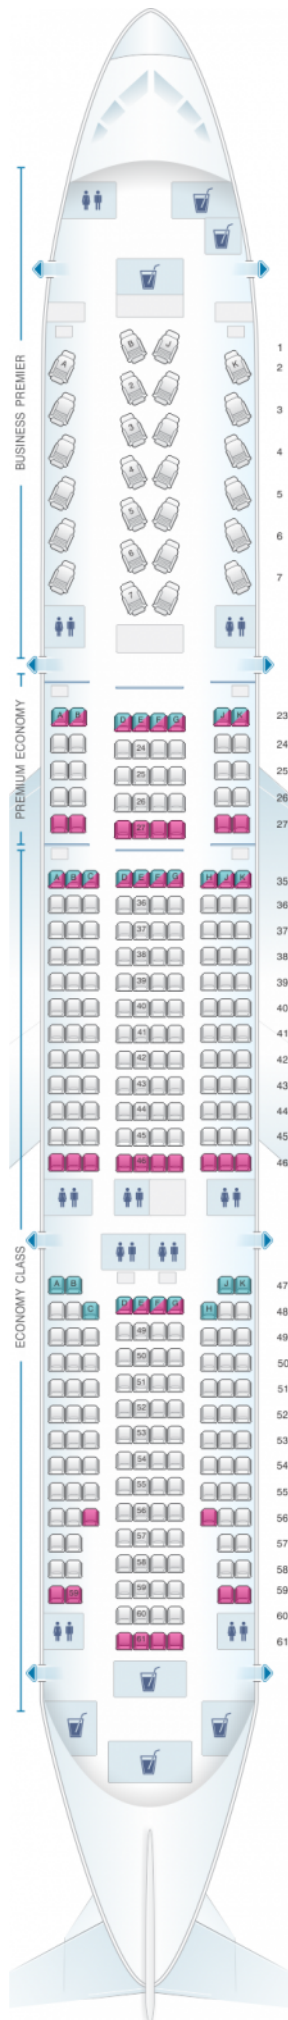

## Air New Zealand Boeing B777 200

Class	Pitch	Width	Seats
Array	Array	Array	Array

				
good seat	good but beware	beware	staff seat	exit
				
wheelchair accessibility	toilet	closet	galley	power port