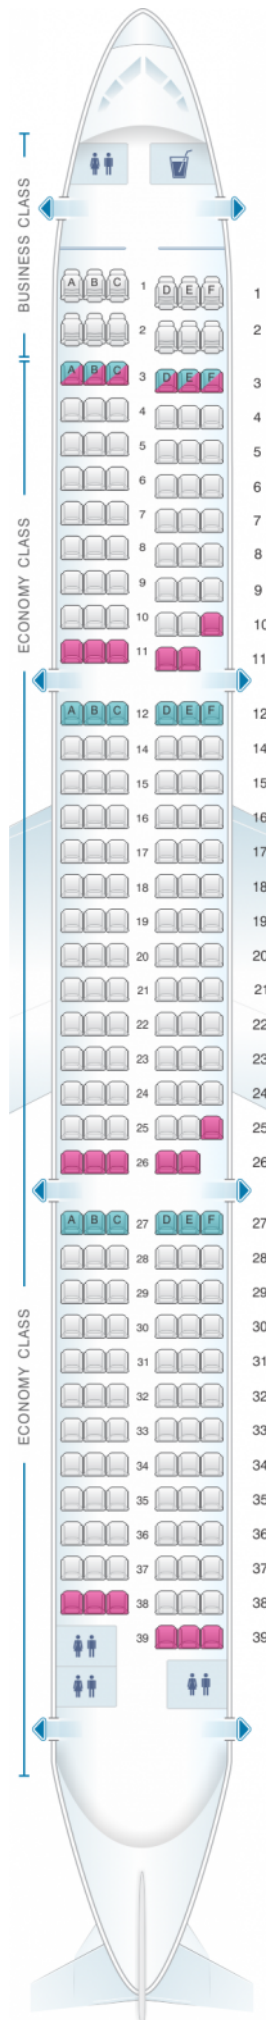

## Air Moldova Airbus A321

Class	Pitch	Width	Seats
Array	Array	Array	Array

good seat

good but beware

beware

staff seat

exit

wheelchair accessibility

toilet

closet

galley

power port