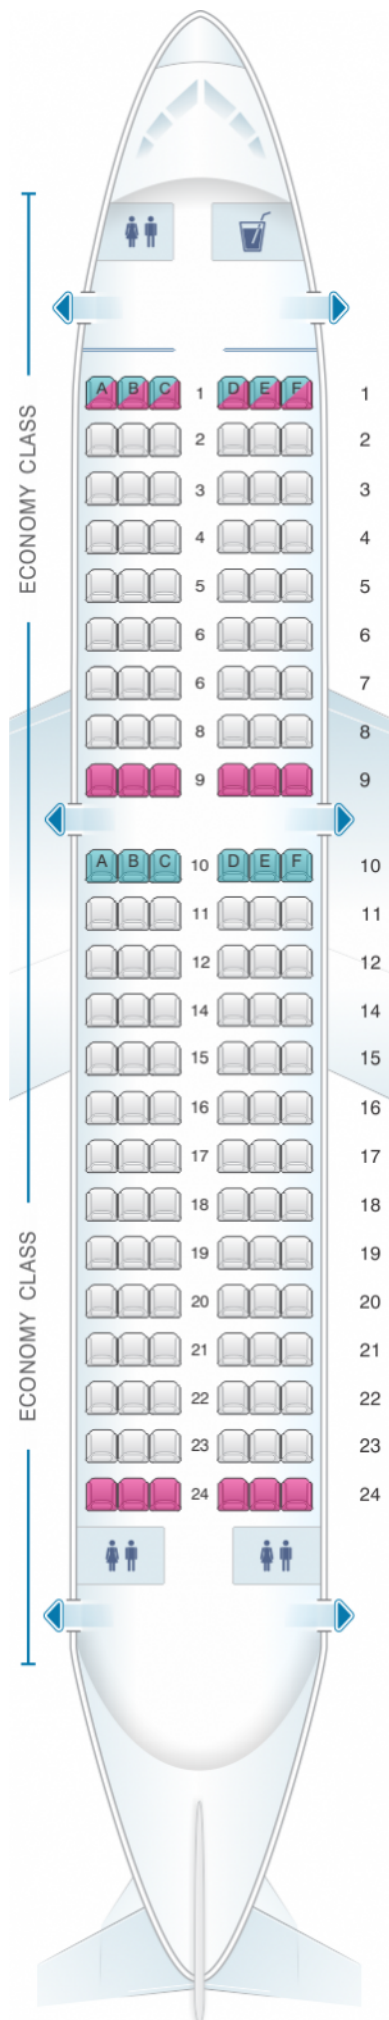

# Air Moldova Airbus A319

Class	Pitch	Width	Seats
Array	Array	Array	Array

				
good seat	good but beware	beware	staff seat	exit
				
wheelchair accessibility	toilet	closet	galley	power port