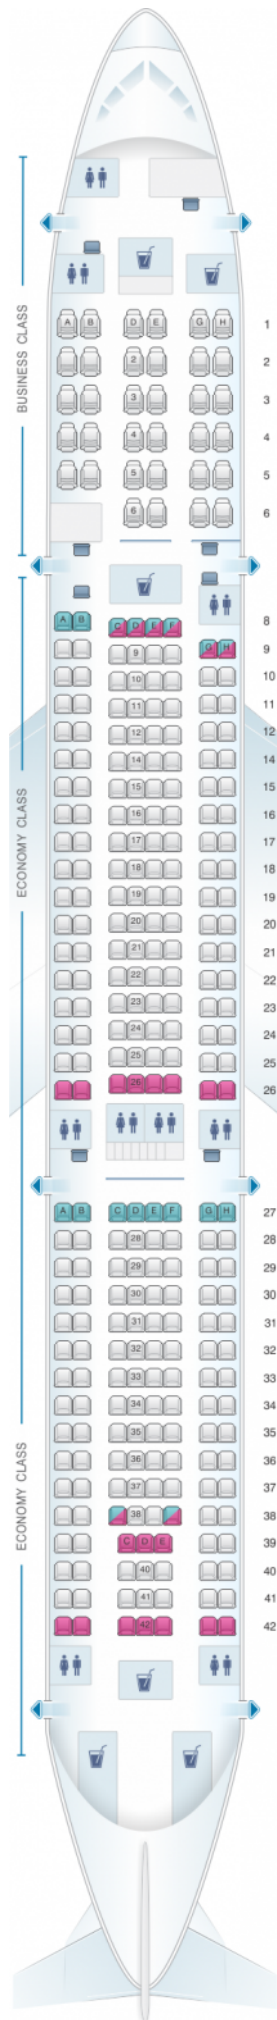

AIR MAURITIUS

Air Mauritius Airbus A340 300E

Class

good seat

good but beware

beware

staff seat

exit

wheelchair accessibility

toilet

closet

galley

power port