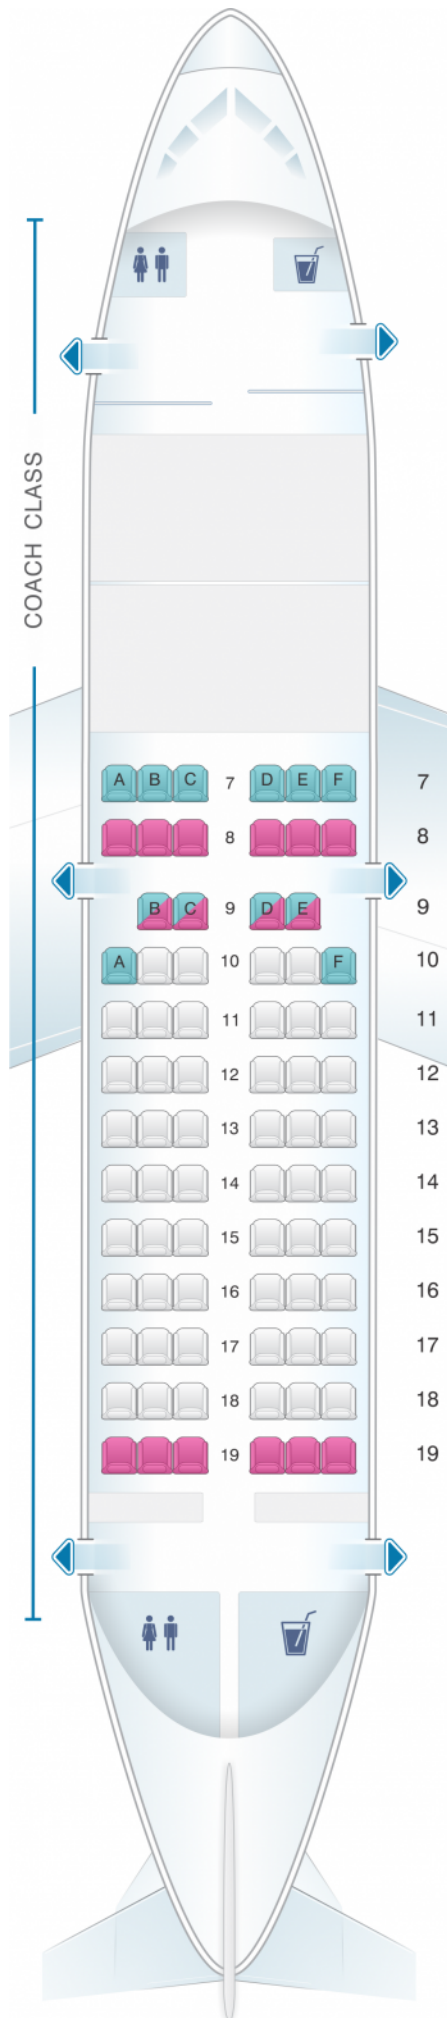

Air Inuit Boeing B737 200C 76pax

Class	Sièges
Coach Class	76

good seat	good but beware	beware	staff seat	exit
wheelchair accessibility	toilet	closet	gallery	power port