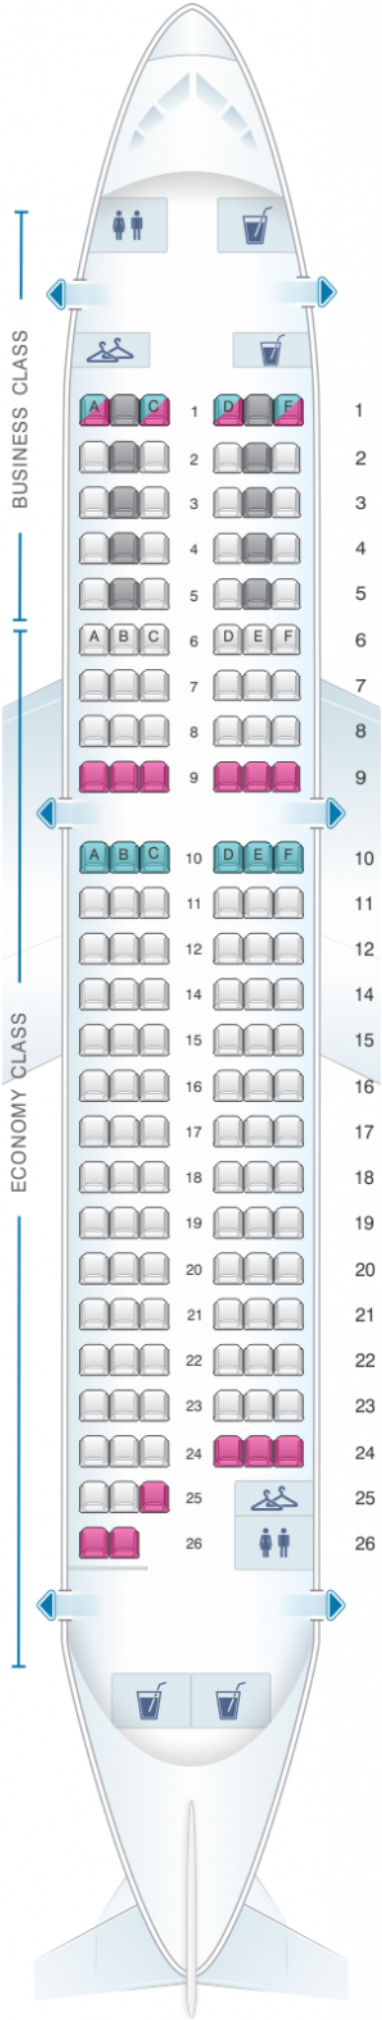

Air France Airbus A319 Europe V2

Class	Pitch	Width	Seats
Array	Array	Array	Array

				
good seat	good but beware	beware	staff seat	exit
				
wheelchair accessibility	toilet	closet	galley	power port