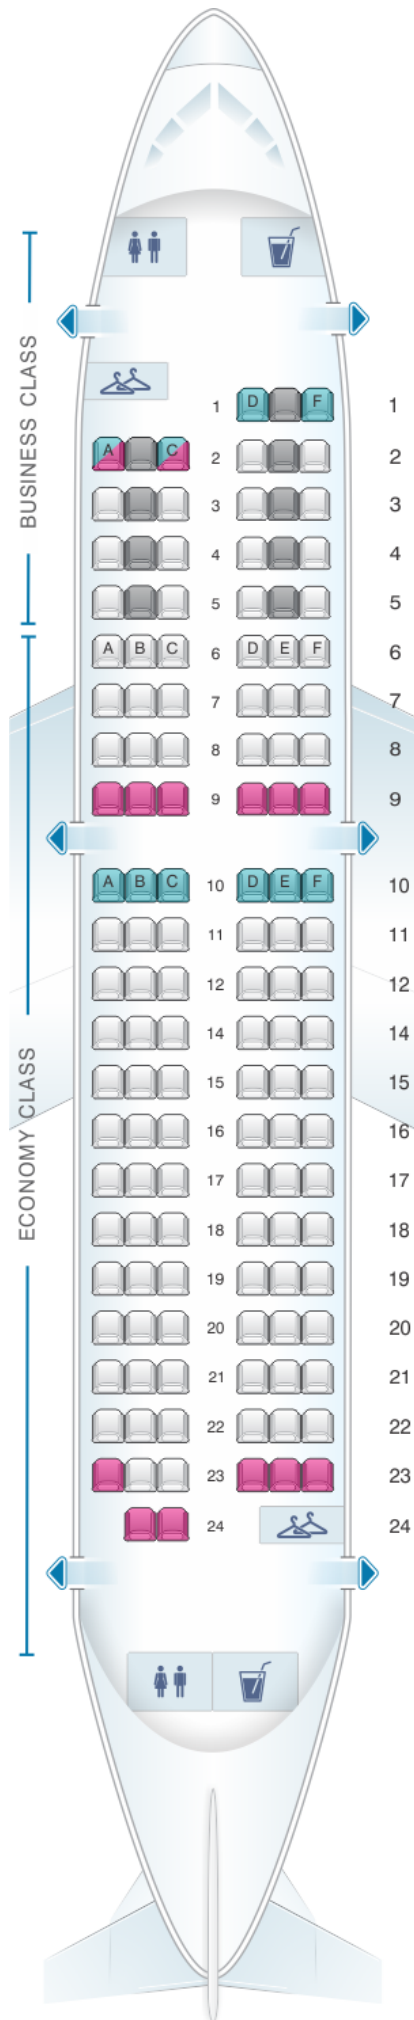

Air France Airbus A318 Europe

Class	Tono	Ancho	asientos
Array	Array	Array	Array

Legend of cabin icons:

- good seat
- good but beware
- beware
- staff seat
- exit
- wheelchair accessibility
- toilet
- closet
- galley
- power port