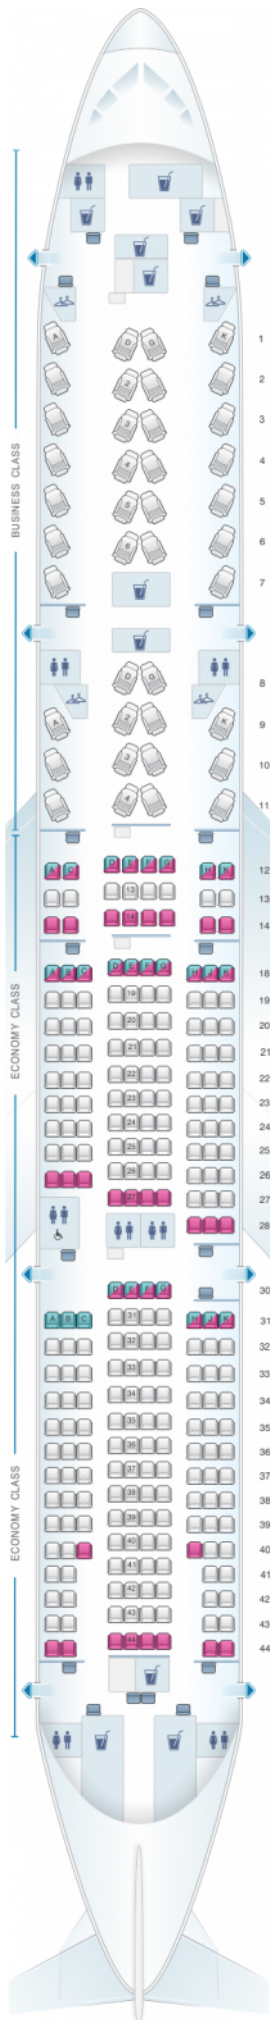

## Air Canada Boeing B777 200LR North America

Class	Tono	Ancho	asientos
Array	Array	Array	Array

good seat

good but beware

beware

staff seat

exit

wheelchair accessibility

toilet

closet

galley

power port