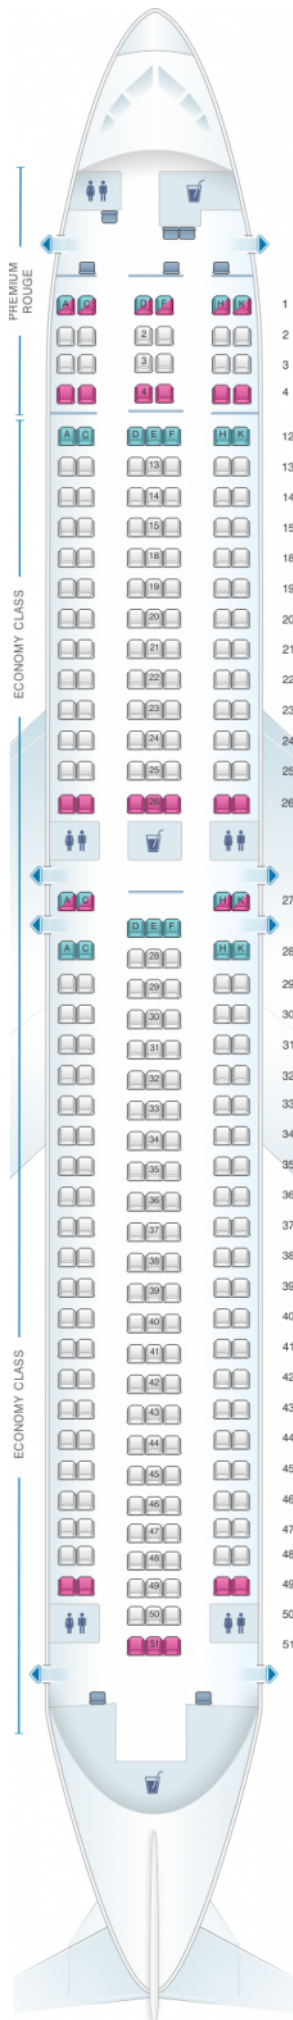

## Air Canada Boeing B767 300ER (763) Rouge

Class

good seat

good but beware

beware

staff seat

exit

wheelchair  
accessibility

toilet

closet

galley

power port