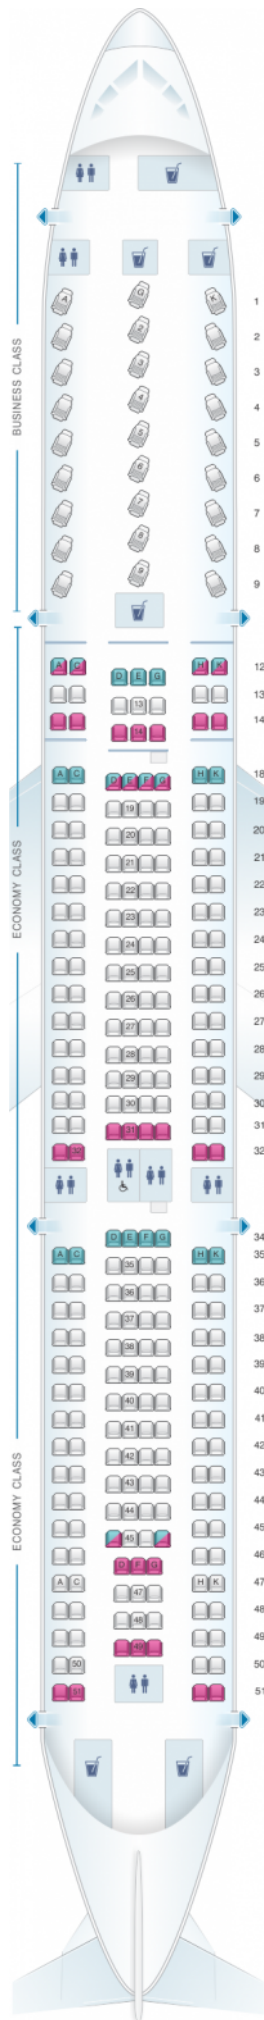

Air Canada Airbus A330 300 North America

Class	Tono	Ancho	asientos
Array	Array	Array	Array

good seat

good but beware

beware

staff seat

exit

wheelchair accessibility

toilet

closet

galley

power port