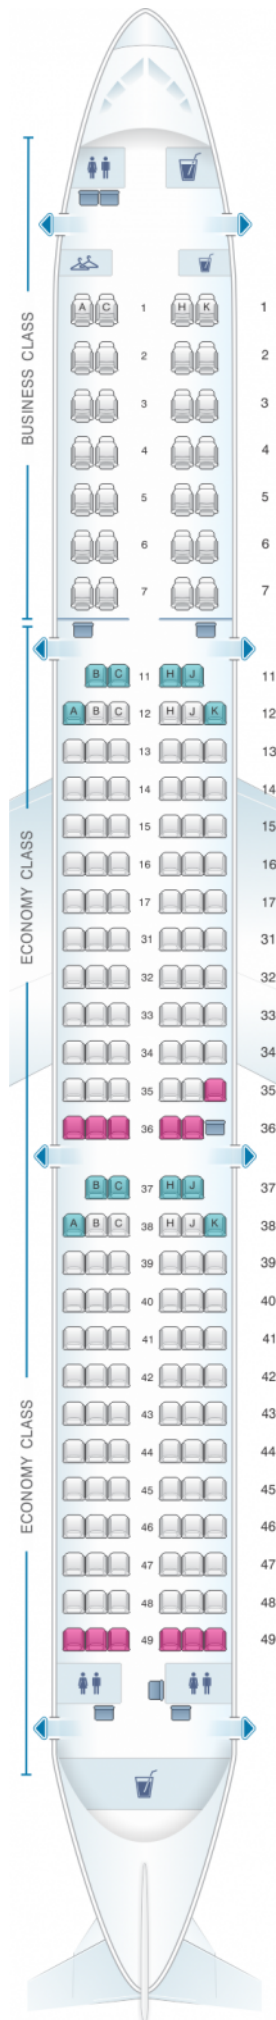

Air Astana Airbus A321 231 Config.2

Class	Tono	Ancho	asientos
Array	Array	Array	Array

good seat

good but beware

beware

staff seat

exit

wheelchair
accessibility

toilet

closet

galley

power port