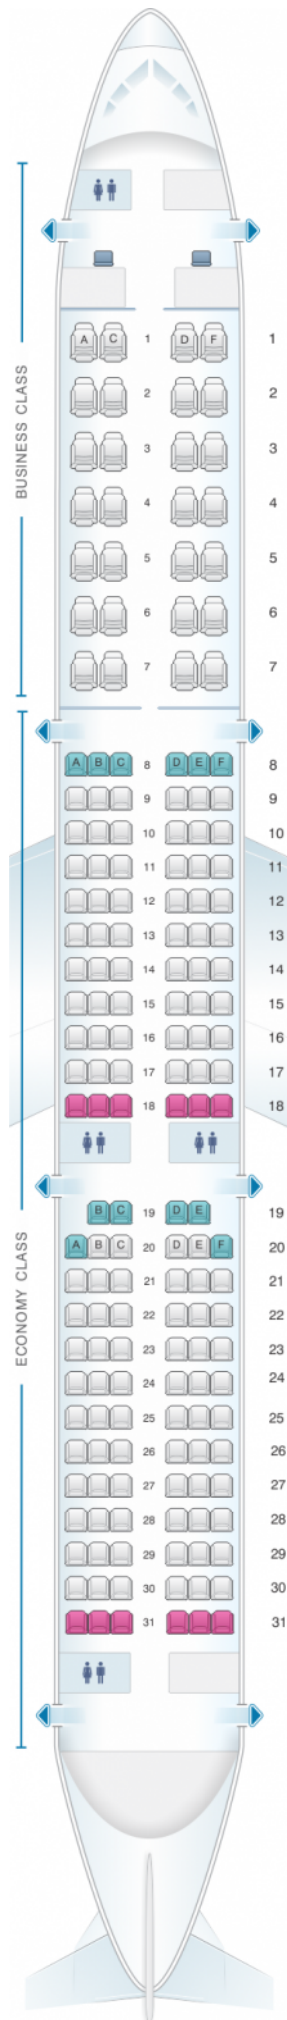

Aeroflot Russian Airlines Airbus A321 Config.1

Class	Tanguage	?Largeur	Sièges
Array	Array	Array	Array

good seat

good but beware

beware

staff seat

exit

wheelchair
accessibility

toilet

closet

galley

power port